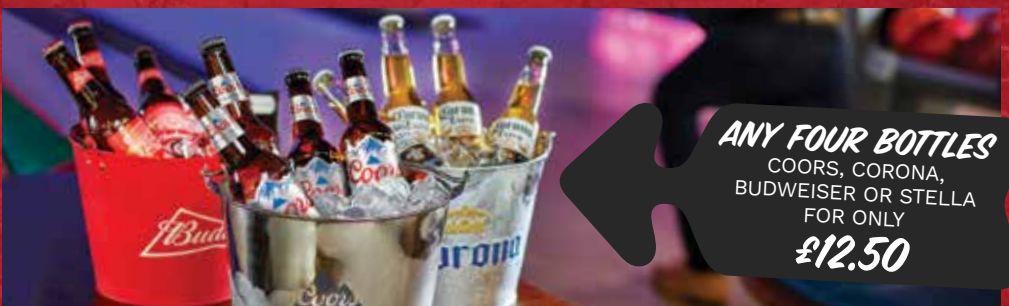

ANY FOUR BOTTLES
COORS, CORONA,
BUDWEISER OR STELLA
FOR ONLY
£12.50

Adults need around 2000 kcal per day.